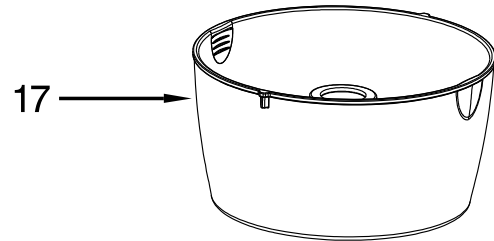

ATTACHMENT PARTS

ATTACHMENT PARTS

<u>Illus.</u> <u>No.</u>	<u>Part No.</u>	<u>Description</u>	<u>Illus.</u> <u>No.</u>	<u>Part No.</u>	<u>Description</u>	<u>Illus.</u> <u>No.</u>	<u>Part No.</u>	<u>Description</u>
1	W10451497	Adapter, Shredding	11	W10461962	Adaptor, Common	17	W10461926	Bowl, Chef
2	W10451487	Blade, Mini	12	W10461924	Pusher, Round	18		Bowl, 13-Cup
3	W10451463	Blade, Multi- Purpose	13	W10461925	Pusher, Regular		W10592810	White
4	W10451466	Disc, Slicing	14	W10451469	Pusher, Wide Mouth		W10592804	Empire Red
5	W10451465	Disc, Shredding	15		Lid, 13-Cup		W10592806	Almond Creme
6	W10461927	Spatula		W10592808	White		W10592809	Onyx Black
7	W10451494	Box, Accessory (Large)		W10592803	Empire Red	19	W10480168	Gasket, Lid
8	W10451493	Whip, Egg		W10592805	Almond Creme			
9	W10451489	Blade, Dough		W10592807	Onyx Black			
10	W10451495	Adapter, Slicing Shaft	16	W10451470	Bowl, Mini